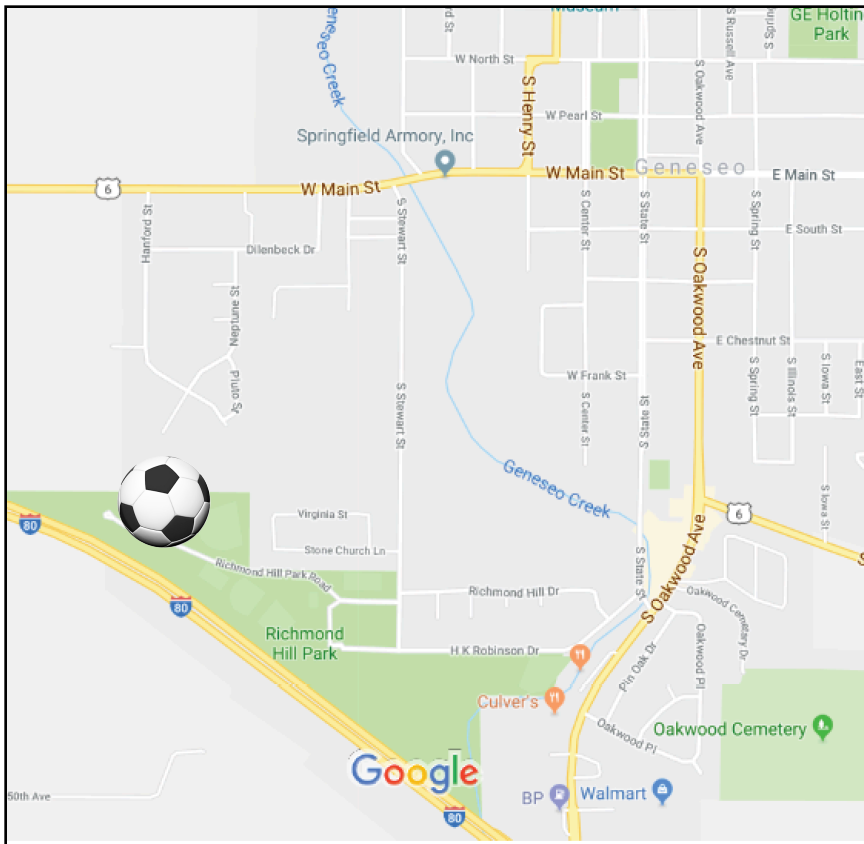

RICHMOND HILL SPORTS COMPLEX

600 H. K. Robinson Drive
Geneseo, IL 61254

From I-80

1. Take exit #19 toward Geneseo/Cambridge
2. Turn north onto IL-82
0.4 mile
3. Turn LEFT onto S. State Street
200 feet
4. Turn LEFT onto H. K. Robinson Drive
0.4 mile
5. Follow the signs to the destination

From IL-88

1. Take the IL-92 E exit- exit #6 toward Joslin
2. Turn East onto IL-92 E.
4.47 miles
3. Turn RIGHT onto IL-82.
7.3 miles
4. Follow IL-82 LEFT onto S Henry Street
0.2 mile
5. Turn RIGHT onto W. Main Street
0.2 mile
6. Turn LEFT onto S. Stewart Street
1.0 mile
7. Follow the signs to the destination on the RIGHT