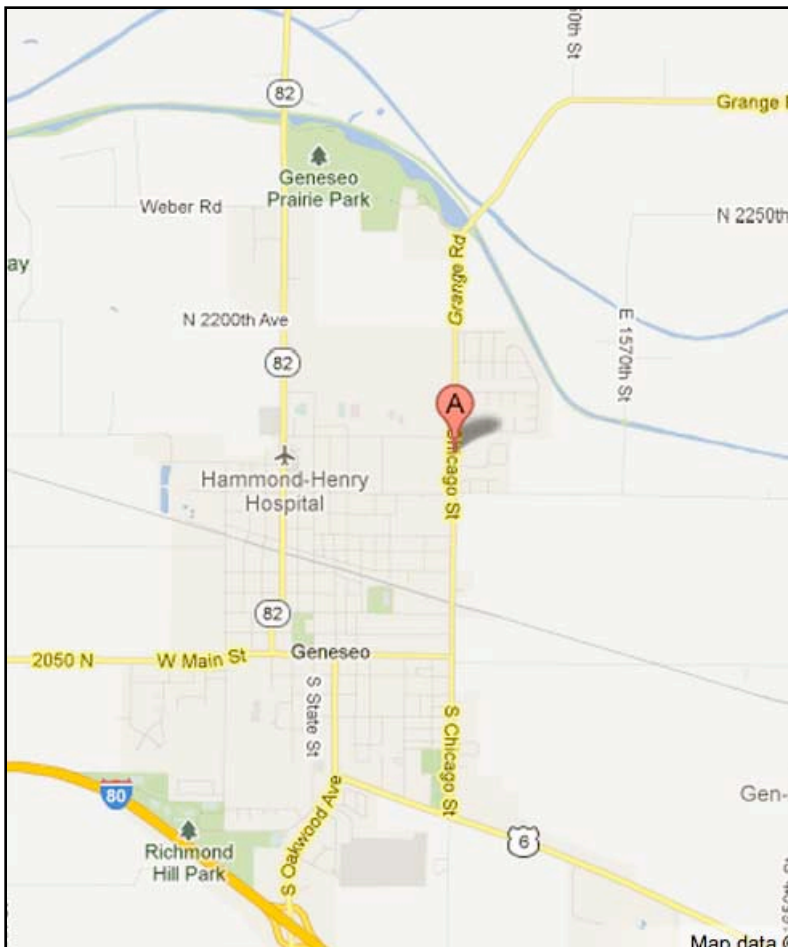

GENESEO MIDDLE SCHOOL

333 East Ogden Avenue
Geneseo, IL 61254
309-945-0599

From I-80

1. Take exit #19 toward Geneseo/Cambridge
2. Merge north onto IL-82
0.8 mile
3. Turn RIGHT onto US-6 E
0.5 mile
4. Turn LEFT onto S. Chicago Street
1.7 miles
5. Turn LEFT onto E. Ogden Avenue
0.4 mile
6. Destination is on the RIGHT

From IL-88

1. Take the IL-92 E exit- exit #6 toward Joslin
2. Turn East onto IL-92 E.
4.47 miles
3. Turn RIGHT onto IL-82.
6.46 miles
4. Turn LEFT onto Ogden Ave.
0.4 mile
5. Destination is on the LEFT