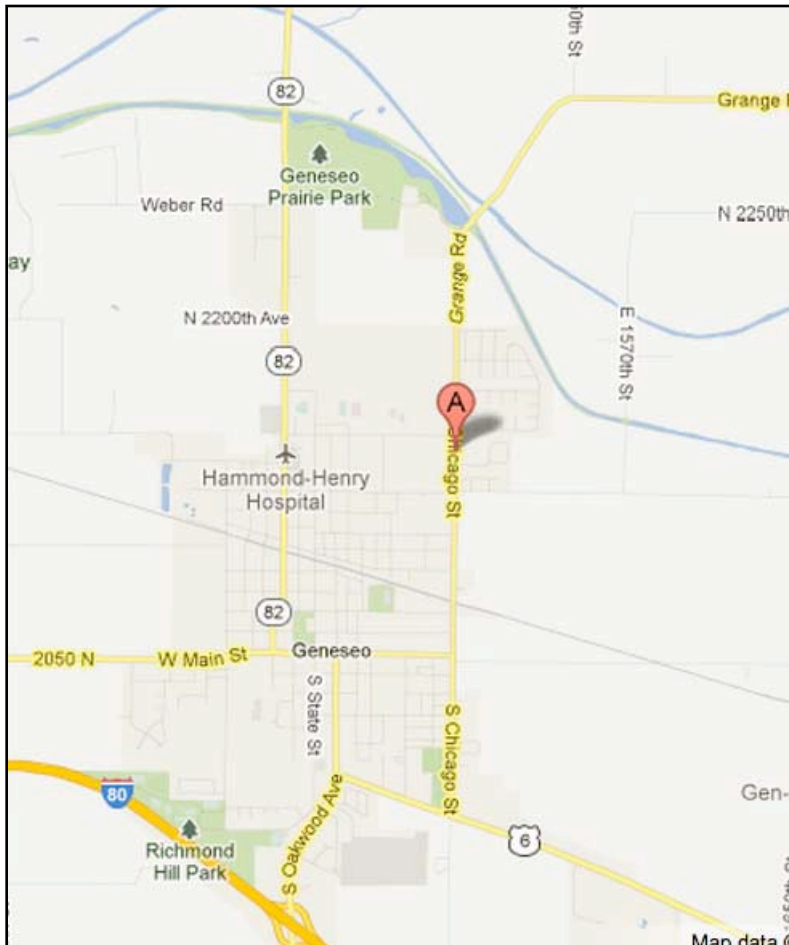

GENESEO HIGH SCHOOL

700 North State Street
Geneseo, IL 61254
309-945-0399

From I-80

1. Take exit #19 toward Geneseo/Cambridge
2. Turn north onto IL-82
1.35 miles
3. Turn LEFT onto US-6/IL-82 E
482 feet
4. Turn RIGHT onto S. State Street.
1.2 miles
5. Destination is on the RIGHT

From IL-88

1. Take the IL-92 E exit- exit #6 toward Joslin
2. Turn East onto IL-92 E.
4.47 miles
3. Turn RIGHT onto IL-82
6.46 miles
5. Turn LEFT onto E. Ogden Avenue
0.15 mile
6. Turn LEFT onto N. State Street
7. Destination is on the RIGHT