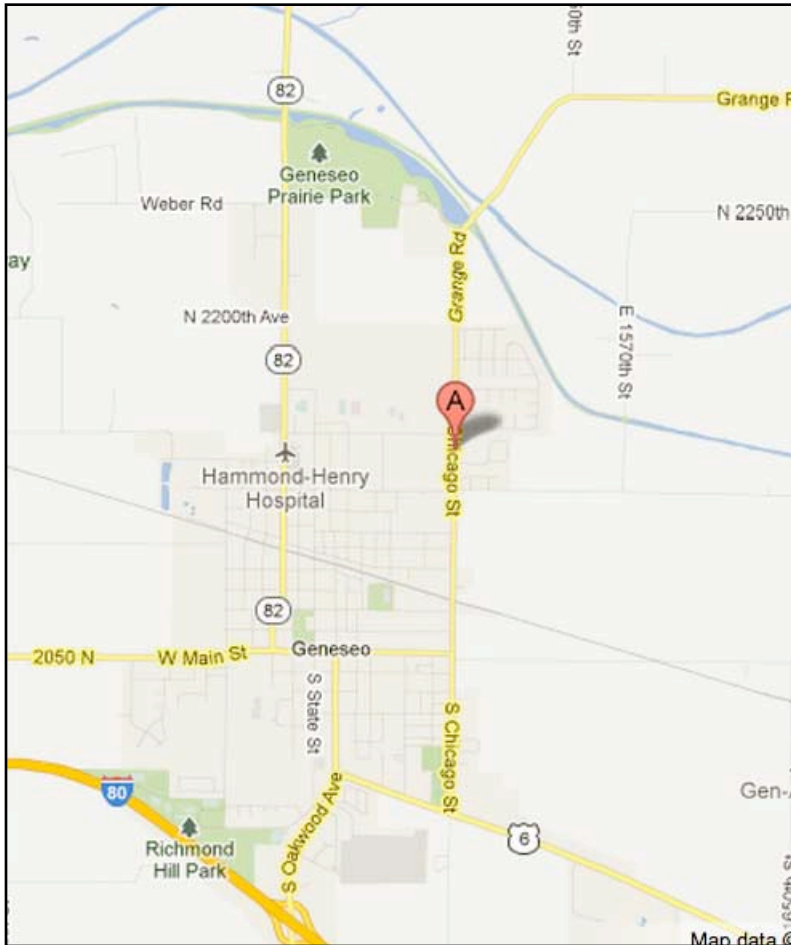

DISTRICT OFFICE

648 North Chicago Street
Geneseo, IL 61254
309-945-0405

From I-80

1. Take exit #19 toward Geneseo/ Cambridge
2. Merge north onto IL-82
0.8 mile
3. Turn RIGHT onto US-6 E
0.5 mile
4. Turn LEFT onto S. Chicago Street
1.7 miles
5. Destination is on the RIGHT

From IL-88

1. Take the IL-92 E exit- exit #6 toward Joslin
2. Turn East onto IL-92 E.
4.47 miles
3. Turn RIGHT onto IL-82.
6.46 miles
4. Turn LEFT onto Ogden Ave.
0.8 mile
5. Turn RIGHT onto Chicago Street
6. Destination is on the LEFT