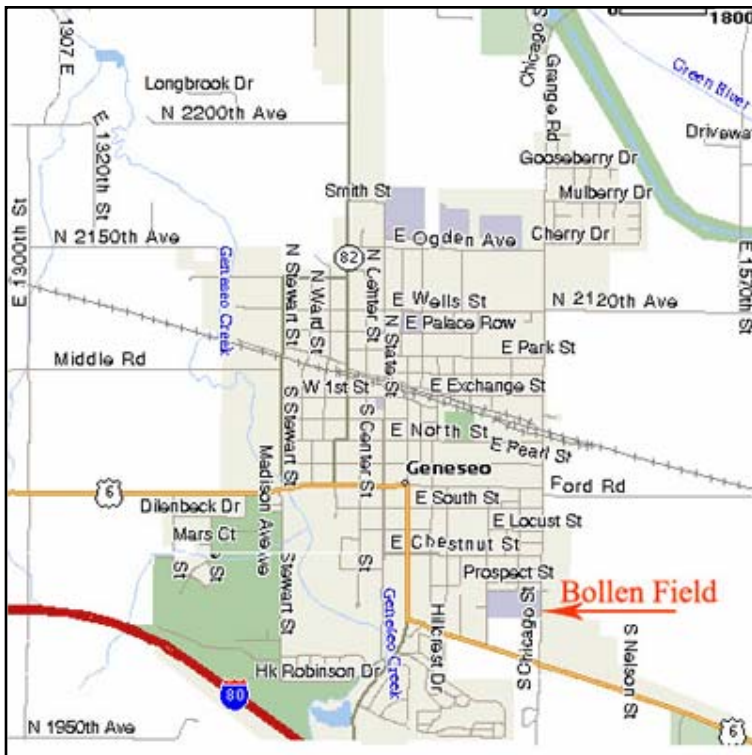

# BOLLEN FIELD

1099 South Chicago Street  
Geneseo, IL 61254

## From I-80

1. Take exit #19 toward Geneseo/Cambridge
2. Merge north onto IL-82  
0.8 miles
3. Turn RIGHT onto US-6 E  
0.5 miles
4. Turn LEFT onto S. Chicago Street
5. Destination is on the LEFT

## From IL-88

1. Take the IL-92 E exit- exit number 6-  
toward Joslin
2. Turn East onto IL-92 E.  
4.47 miles
3. Turn RIGHT onto IL-82.  
6.46 miles
4. Turn LEFT onto Ogden Avenue  
0.8 mile
5. Turn RIGHT onto Chicago Street  
1.6 miles
6. Destination is on the RIGHT